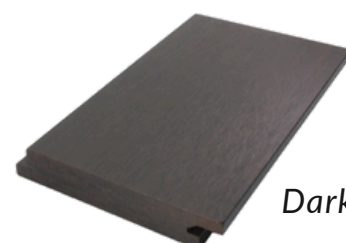

**1.650.000 VND/M2**

Dimension: 1860x139x12mm

Caramel Color

Coffee Color

Dark Color